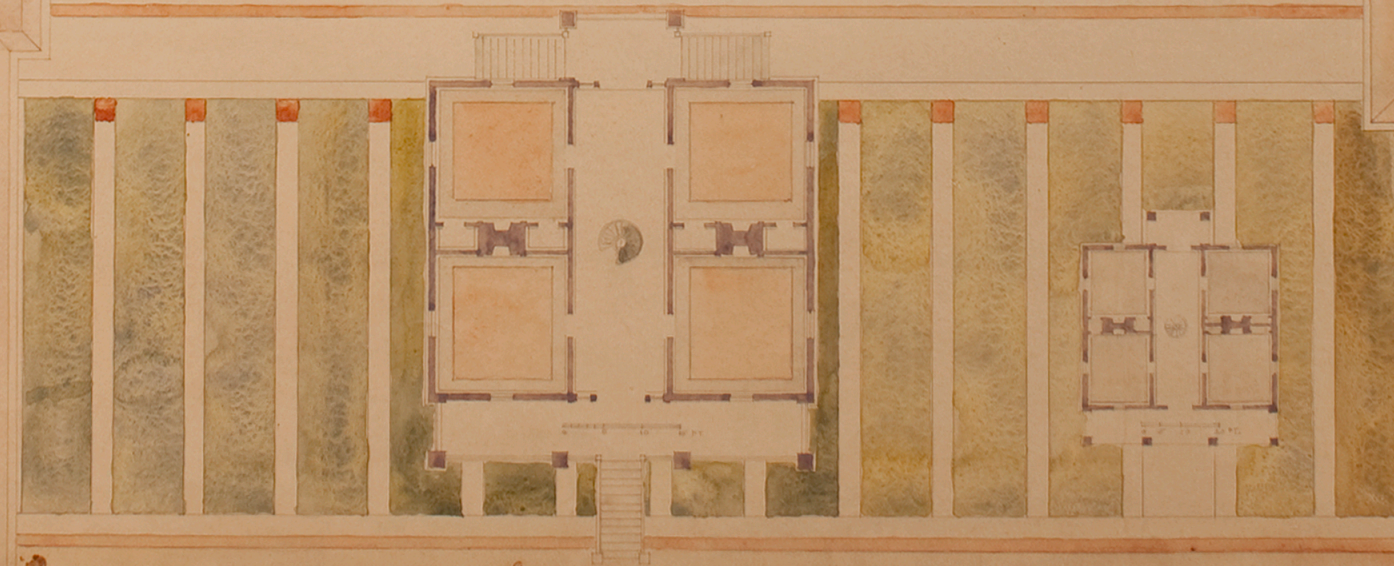

1852

HOLLIDAY-CARY HOME, AUBURN, ALA.

1933

SCALES

6 FT.	
ELEVATION	
2 FT.	
ENTRANCE DETAIL	
1 FT.	
ALL OTHER DETAILS	
NETRIC	

— CASTING SCALES —
 — FRONT ENTRANCE DETAIL —
 ALL OTHER DETAILS 1/4" = 1'-0"
 ELEVATION 1/8" = 1'-0"

HAROLD H. EATON
 112000th Professional Institute
 ARCH. 470 "Measured Drawing"
 May 13, 1933